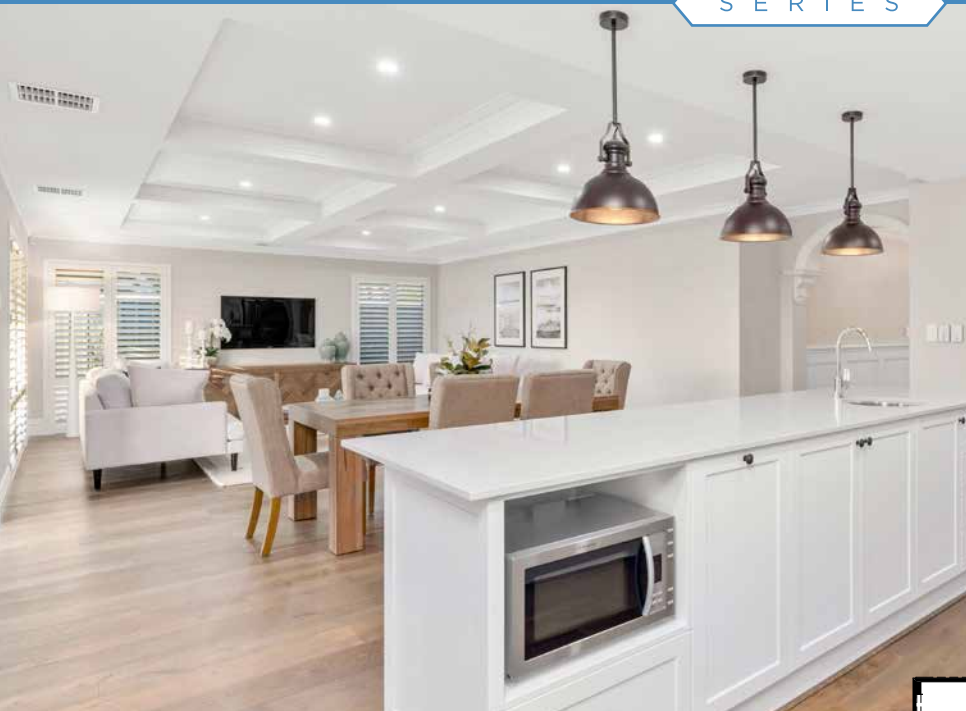

THE HAMPTON SERIES

BROOKHAVEN

FEATURE INCLUSIONS

Feature ceiling recess to living area

Feature arch to entry

Feature ceiling recess to theatre

Overhead cupboards to kitchen and laundry

Essentials lighting package

Skirting boards and primed wall panelling

Hamptons style cupboard doors to kitchen, laundry, ensuite and bathroom

PLUS OUR BIG VALUE INCLUSIONS

- ✓ Feature Hampton style elevation
- ✓ Ducted reverse cycle air-conditioning
- ✓ 30c high ceilings throughout
- ✓ 900mm kitchen appliances - rangehood, cook top and oven
- ✓ Soft closing drawers and doors to kitchen and bathrooms
- ✓ Stone benchtops to kitchen
- ✓ NBN 4 point pack
- ✓ 26L Instantaneous hot water system
- ✓ Inset trough with cupboards to laundry
- ✓ Glass shower screen doors