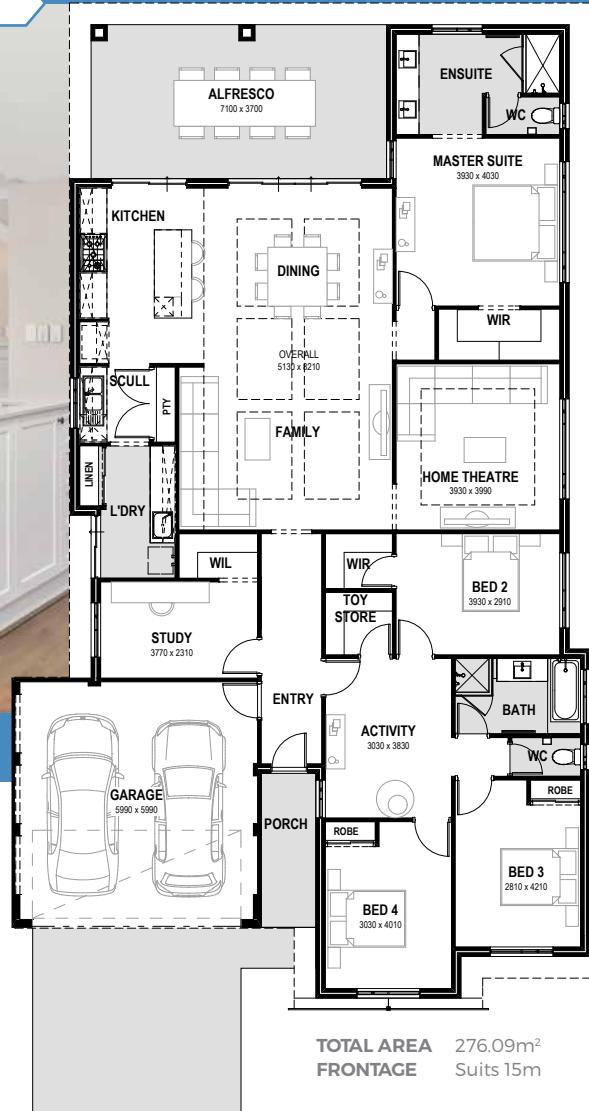

THE HAMPTON SERIES

BROOKHAVEN

FEATURE INCLUSIONS

Feature ceiling recess to living area

Feature arch to entry

Feature ceiling recess to theatre

Overhead cupboards to kitchen and laundry

Essentials lighting package

Skirting boards and primed wall panelling

Hamptons style cupboard doors to kitchen, laundry, ensuite and bathroom

PLUS OUR BIG VALUE INCLUSIONS

- ✓ Feature Hampton style elevation
- ✓ Ducted reverse cycle air-conditioning
- ✓ 30c high ceilings throughout
- ✓ 900mm kitchen appliances - rangehood, cook top and oven
- ✓ Soft closing drawers and doors to kitchen and bathrooms
- ✓ Stone benchtops to kitchen
- ✓ NBN 4 point pack
- ✓ 26L Instantaneous hot water system
- ✓ Inset trough with cupboards to laundry
- ✓ Glass shower screen doors