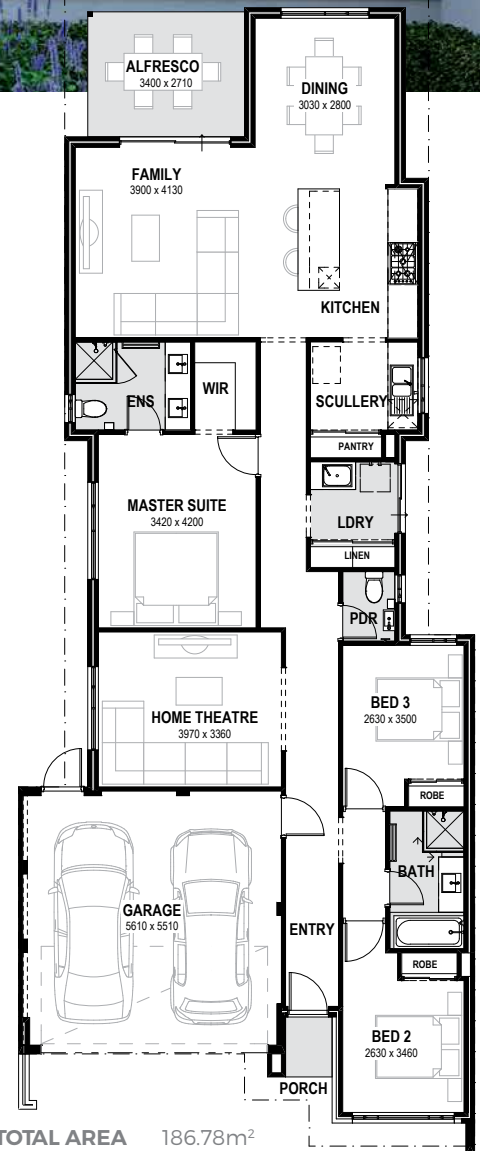

THE COMPLETE SERIES

THE ABODE

Feel right at home with this appealing design, including a home theatre and scullery. Ready to move in!

COMPLETE SERIES INCLUSIONS

-  **Tiling** to the main living areas, **carpet** to remaining rooms and **blinds** throughout
-  Internal wall **painting** with drywall lining system
-  Essential **Lighting** Package, including 20 downlights
-  Stylish front **elevation**

PLUS

- ✓ Reverse cycle air conditioning
- ✓ 30c high ceilings throughout, 27c to garage and alfresco
- ✓ 20mm Silestone benchtops to kitchen
- ✓ Westinghouse 900mm kitchen appliances – rangehood, cooktop and oven
- ✓ Soft closing drawers and doors to kitchen and bathrooms
- ✓ Laundry cupboard with inset trough
- ✓ Mirrored robe doors
- ✓ NBN 4 point pack
- ✓ 26L Instantaneous Hot Water System

TOTAL AREA 186.78m²
FRONTAGE Suits 10m