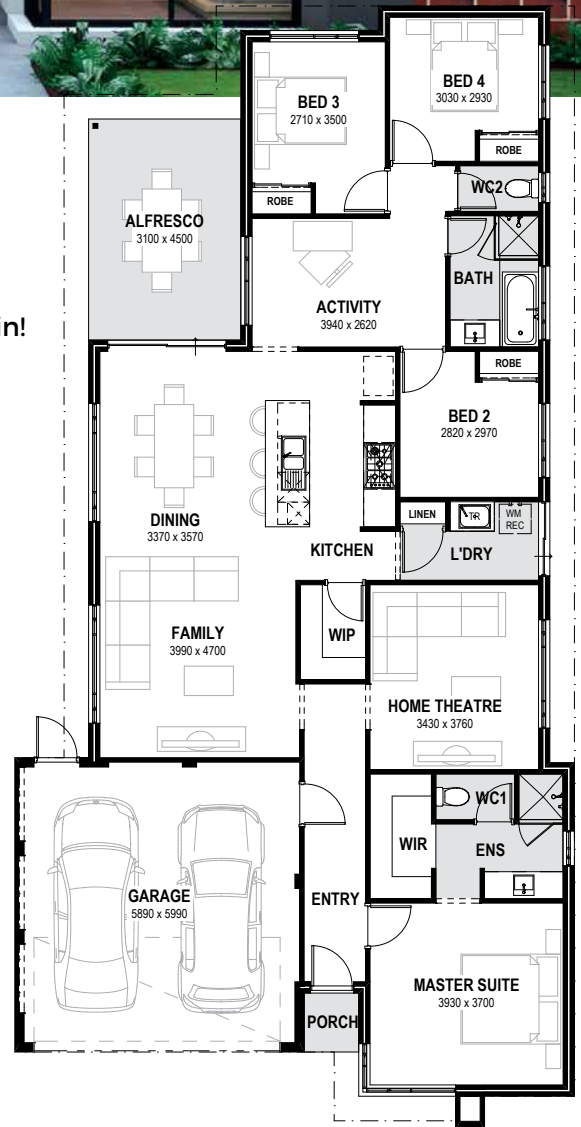

## THE CHATEAU

Be the Lord of your own manor with this exquisite home, including a home theatre and activity room. Ready to move in!

### COMPLETE SERIES INCLUSIONS

-  **Tiling** to the main living areas, **carpet** to remaining rooms and **blinds** throughout
-  Internal wall **painting** with drywall lining system
-  Essential **Lighting** Package, including 20 downlights
-  Stylish front **elevation**

### PLUS

- ✓ Reverse cycle air conditioning
- ✓ 30c high ceilings throughout, 27c to garage and alfresco
- ✓ 20mm Silestone benchtops to kitchen
- ✓ Westinghouse 900mm kitchen appliances – rangehood, cooktop and oven
- ✓ Soft closing drawers and doors to kitchen and bathrooms
- ✓ Laundry cupboard with inset trough
- ✓ Mirrored robe doors
- ✓ NBN 4 point pack
- ✓ 26L Instantaneous Hot Water System

TOTAL AREA 207.24m<sup>2</sup>  
FRONTAGE Suits 12.5m