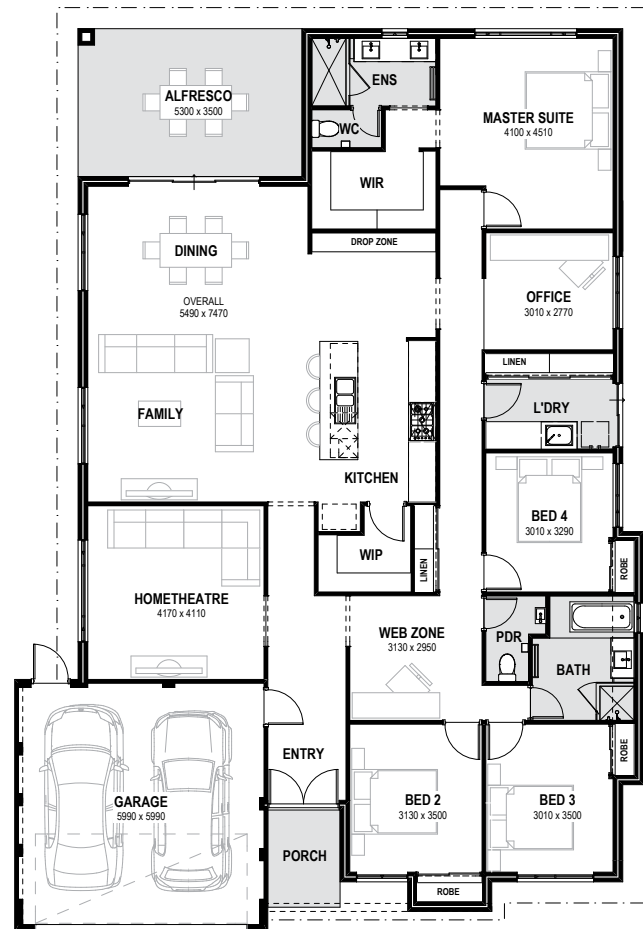

THE COMPLETE SERIES

THE OASIS

Make this modern home your peaceful place, including a home theatre, office and web zone. Ready to move in!

COMPLETE SERIES INCLUSIONS

-  **Tiling** to the main living areas, **carpet** to remaining rooms and **blinds** throughout
-  Internal wall **painting** with drywall lining system
-  Essential **Lighting** Package, including 20 downlights
-  Stylish front **elevation**

PLUS

- ✓ Reverse cycle air conditioning
- ✓ 30c high ceilings throughout, 27c to garage and alfresco
- ✓ 20mm Silestone benchtops to kitchen
- ✓ Westinghouse 900mm kitchen appliances - rangehood, cooktop and oven
- ✓ Soft closing drawers and doors to kitchen and bathrooms
- ✓ Laundry cupboard with inset trough
- ✓ Mirrored robe doors
- ✓ NBN 4 point pack
- ✓ 26L Instantaneous Hot Water System

TOTAL AREA 280.21m²
FRONTAGE Suits 16m