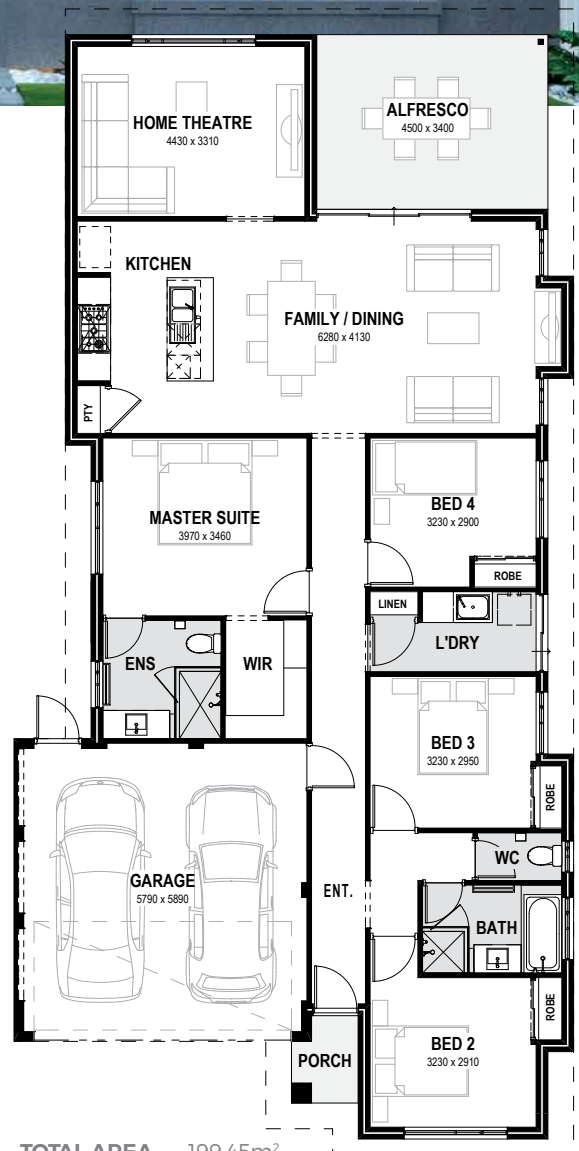

THE COMPLETE SERIES

THE UTOPIA

Find perfection with this open plan home, including a home theatre and alfresco. Ready to move in!

COMPLETE SERIES INCLUSIONS

-  **Tiling** to the main living areas, **carpet** to remaining rooms and **blinds** throughout
-  Internal wall **painting** with drywall lining system
-  Essential **Lighting** Package, including 20 downlights
-  Stylish front **elevation**

PLUS

- ✓ Reverse cycle air conditioning
- ✓ 30c high ceilings throughout, 27c to garage and alfresco
- ✓ 20mm Silestone benchtops to kitchen
- ✓ Westinghouse 900mm kitchen appliances - rangehood, cooktop and oven
- ✓ Soft closing drawers and doors to kitchen and bathrooms
- ✓ Laundry cupboard with inset trough
- ✓ Mirrored robe doors
- ✓ NBN 4 point pack
- ✓ 26L Instantaneous Hot Water System

TOTAL AREA 199.45m²
FRONTAGE Suits 12m